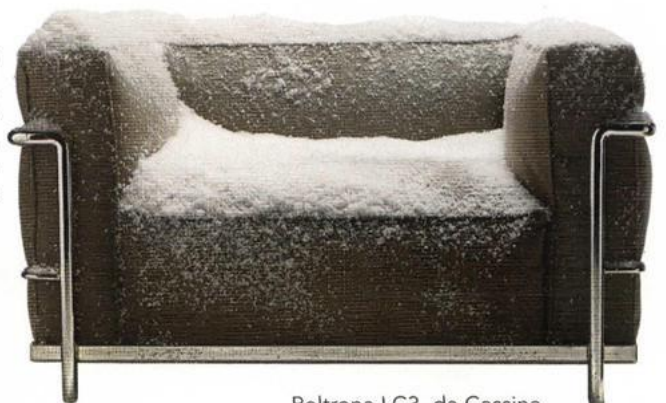

Bancos/secretária
de madeira maciça,
€4772,40 cada,
Semnome

Mesa de centro Cute
Cut (100x84 cm),
€2320, Roche Bobois

Buffet Onis, €4220,
Interforma

Tapete Patchy
(170x240 cm),
€1195
e (200x300 cm),
€1795,
BoConcept

Poltrona LC3, da Cassina,
a partir de €3450, Arquitectónica